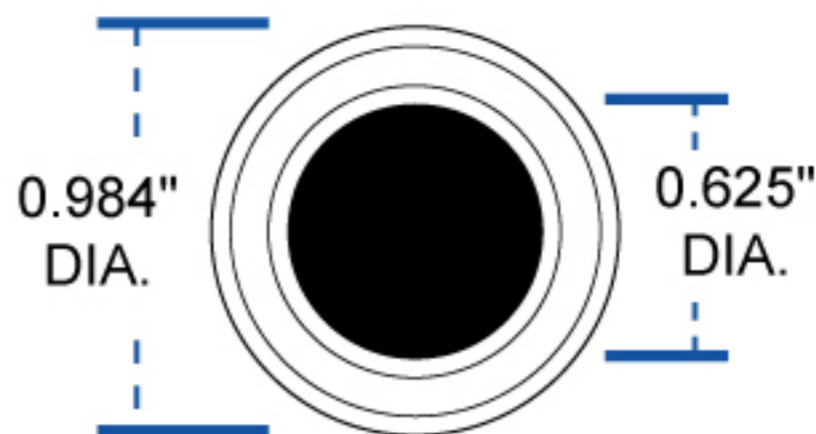

- 0.984" O.D. is the same for 1/2", 3/4" I.D. styles.
- 1.984" O.D. is the same for 1" and 1-1/2" I.D. styles.
- Varying O.D. for the 2", 2-1/2" and 3" I.D. styles.

1/2" Clamp

3/4" Clamp

1" Clamp

3" Clamp

1-1/2" Clamp

2-1/2" Clamp

2" Clamp