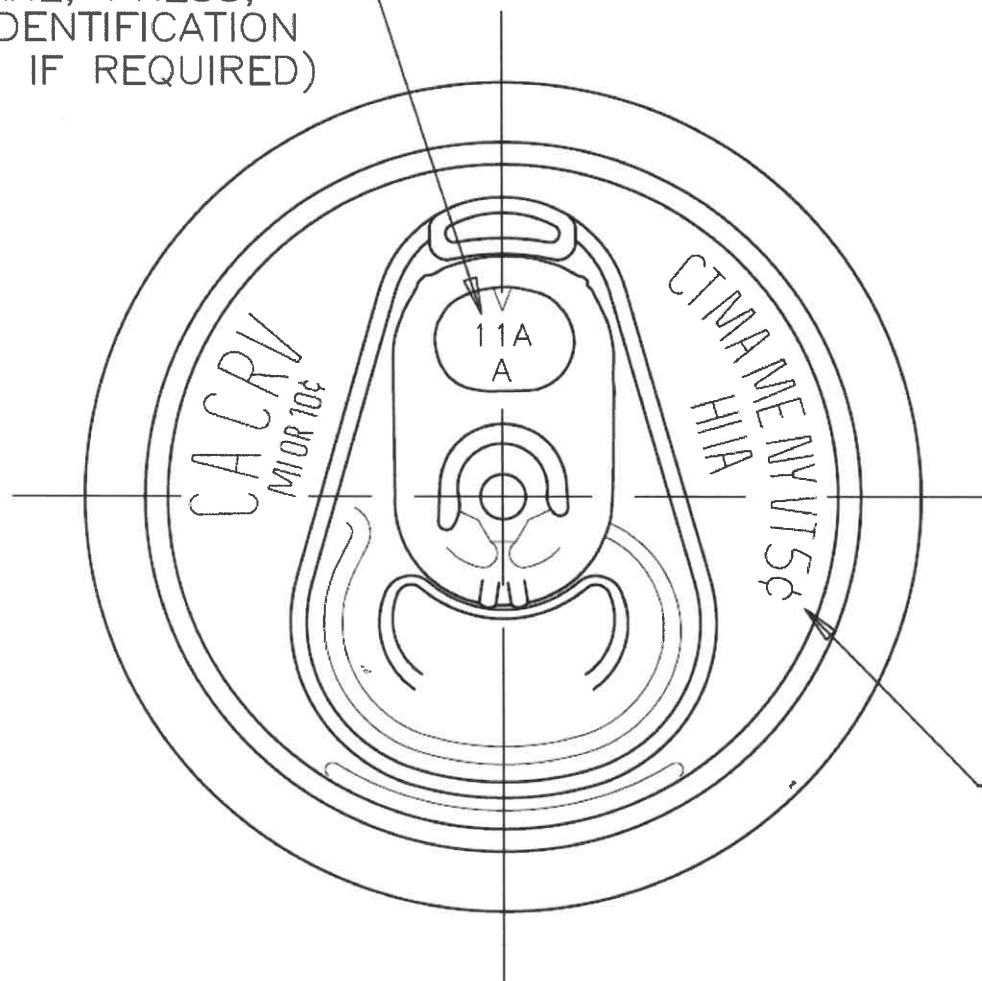

**202 B64 LOE END**  
**CUSTOMER PRODUCT DRAWING**  
**VALPARAISO PLANT**

INCISED LANE, PRESS,  
 & PLANT IDENTIFICATION  
 (DATE CODE IF REQUIRED)

SCALE 2:1

FULL SIZE

.18,.12,.08 HIGH  
 INCISED CHARACTERS  
 LOCATED ON A  
 .875 RADIUS.

P. YOUNG	10/5/16			ENGR-9-16-7	366071	IN213		CA CRV MI OR 10¢ CT MA ME NY VT HI IA 5¢	A
BY	DATE	APPROVED	DATE	DRAWING #	PART #	IN #	IC #	DESCRIPTION	REV.